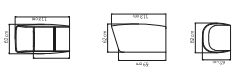

22464
TABURETE
BAR STOOL / TABOURET
642 pts (STANDARD CUSHIONS INCLUDED)

84820
MESA AUXILIAR
DAYBED / DAYBED
3104 pts (STANDARD CUSHIONS INCLUDED)