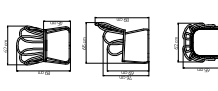

23750
SILLÓN COMEDOR
DINING ARM-CHAIR / FAUTEUIL DE TABLE
390 pts (STANDARD CUSHIONS INCLUDED)