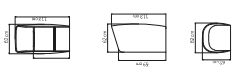

22464
TABURETE
BAR STOOL / TABOURET
642 pts (STANDARD CUSHIONS INCLUDED)