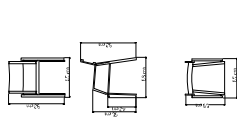

11005.01.00
SILLA COMEDOR
DINING CHAIR / CHAISE DE TABLE
316 pts (STANDARD CUSHIONS INCLUDED)