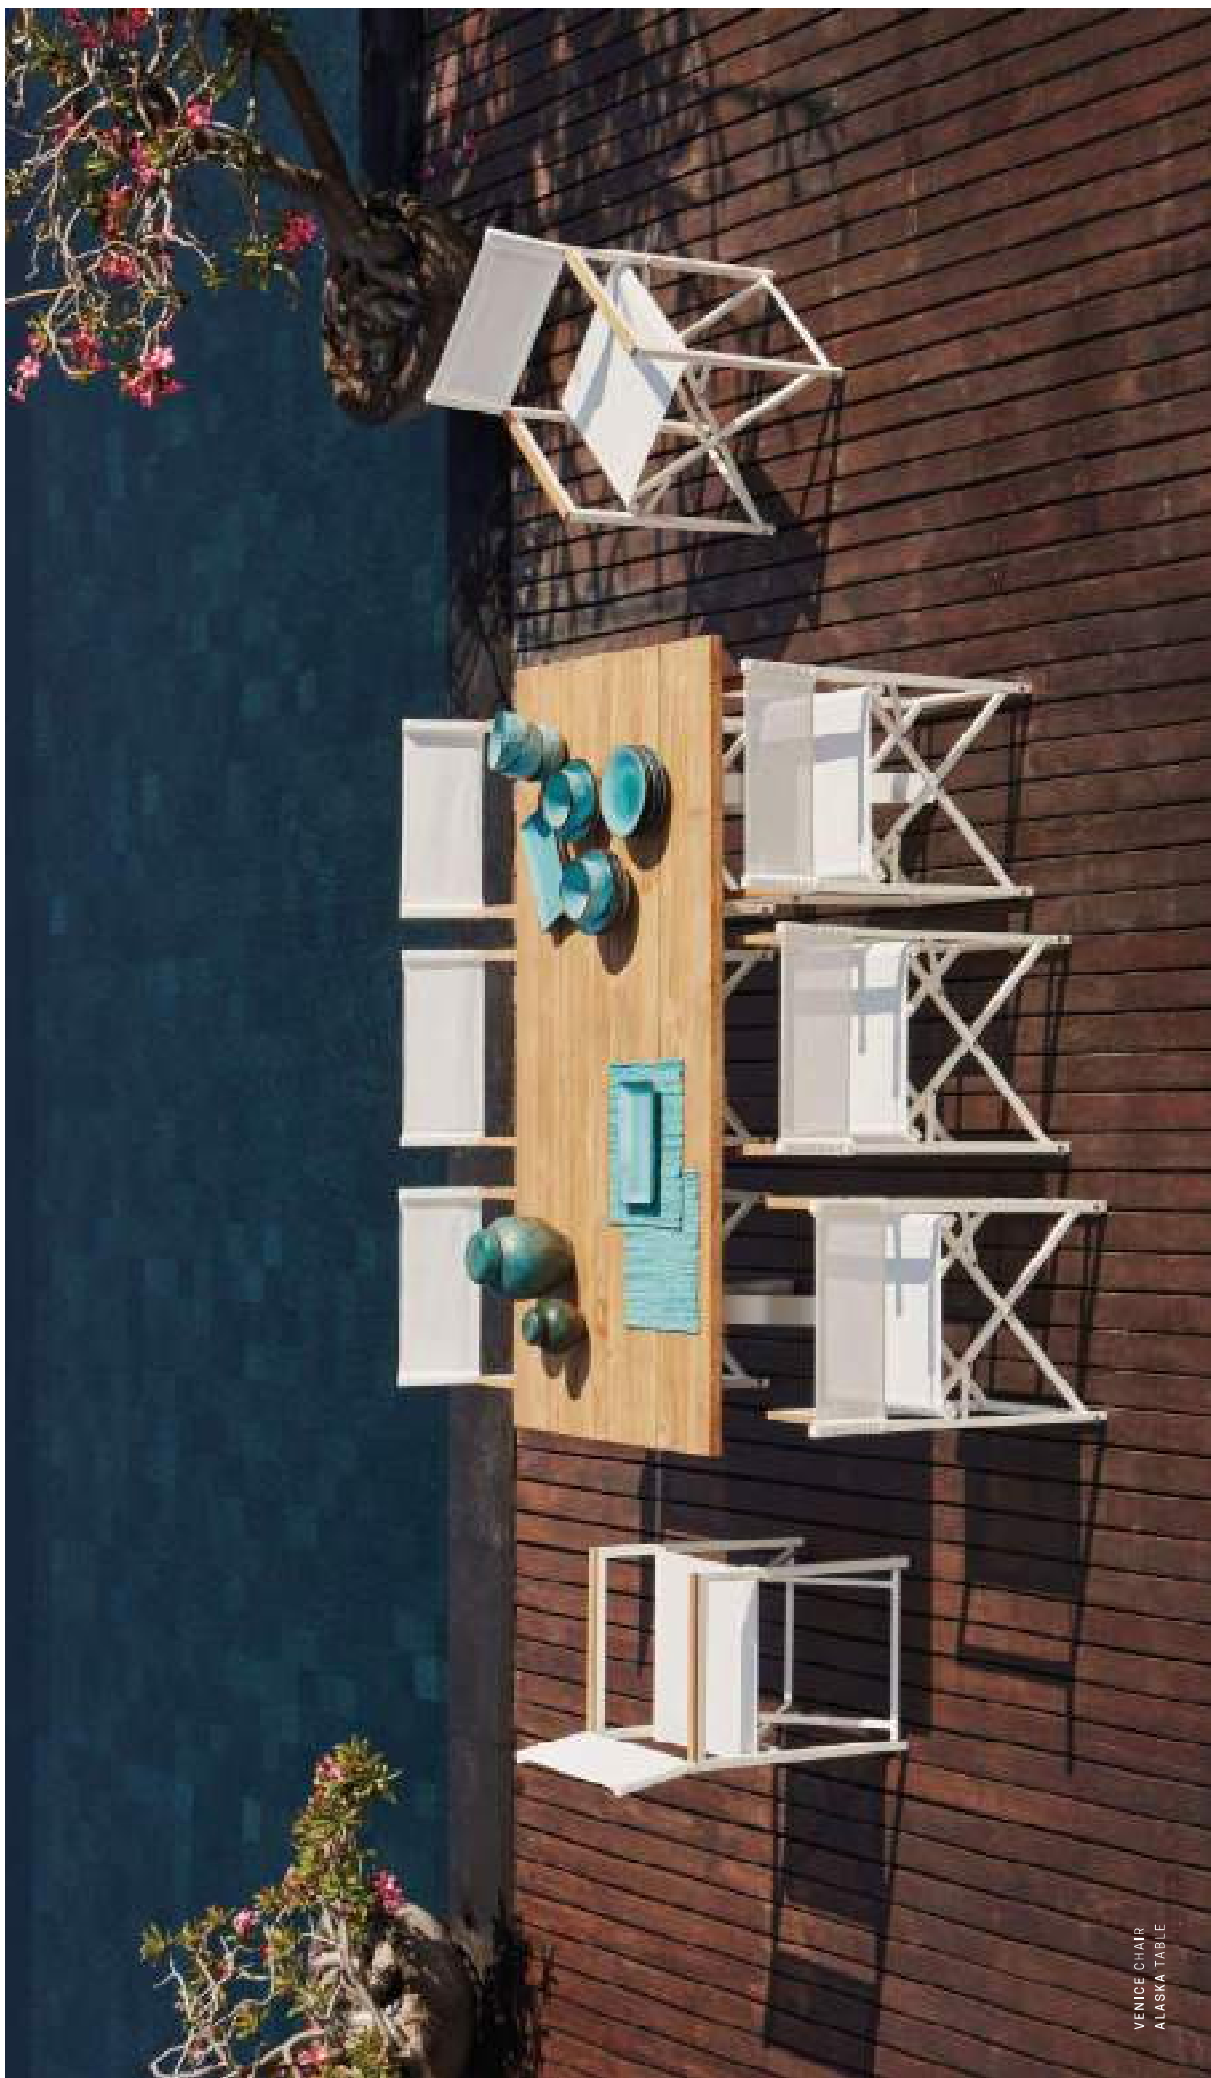

The white lacquered aluminum and the solid teak wood table tops and structures add to the perfect balance, providing warmth and strength to the pieces.

117

116

VENICE CHAIR
ALASKA TABLE

VENICE CHAIR
 PLEGABLE / FOLDING / PLIABLE