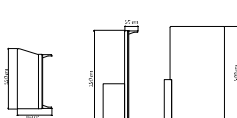

22929
DARBED DERECHA
RIGHT DARBED / DARBED DROITE
1926 pts (STANDARD CUSHIONS INCLUDED)