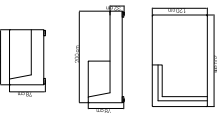

23618
TUMBO NA DOBLE
DOUBLE LOUNGER / TRANSAT DOUBLE
2500 pts (STANDARD CUSHIONS INCLUDED)