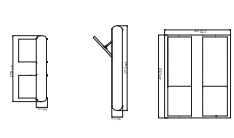

84818
TUMBONA DOBLE
DOUBLE LOUNGER / TRANSAT DOUBLE
2354 pts (STANDARD CUSHIONS INCLUDED)

22859
MESA AUXILIAR
SIDE TABLE / AUX. TABLE
294 pts (GLASS INCLUDED)