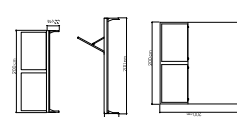

22999.01
TUMBONA DOBLE
DOUBLE LOUNGER / TRANSAT DOUBLE
2040 pts (STANDARD CUSHIONS INCLUDED)