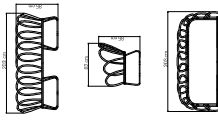

23743
SOPA 3 PLAZAS
SOPA 3 SEATS / SOFA 3PL
1690 pts (STANDARD CUSHIONS INCLUDED)