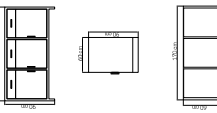

23619
TUMBO NA
LOUNGER / TRANSAT
1065 pts (STANDARD CUSHIONS INCLUDED)