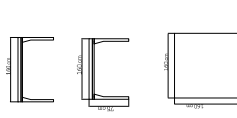

22997.01
MESA CUADRADA 160CM
SQUARE TABLE / TABLE CARRÉE
1175 pts