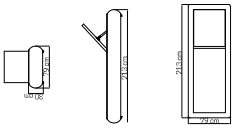

22850
TUMBONA
LOUNGER / TRANSAT
1162 pts (STANDARD CUSHIONS INCLUDED)

22858
MECEDORA
ROCKER CHAIR / ROCKING CHAIR
1286 pts (STANDARD CUSHIONS INCLUDED)