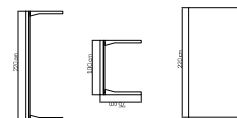

22936
MESA RECTANGULAR 220CM
RECT. TABLE / REC. TABLE
1546 pts