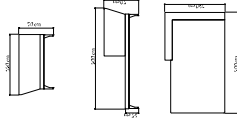

22928
DARBED ZQUJERDA
LEFT DARBED / DARBED GAUCHE
1926 pts (STANDARD CUSHIONS INCLUDED)