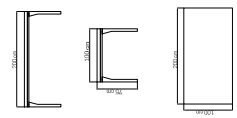

22936
MESA RECTANGULAR 220CM
RECT. TABLE / REC. TABLE
1546 pts