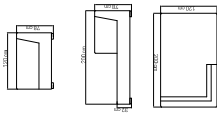

23618
TUMBO NA DOBLE
DOUBLE LOUNGER / TRANSAT DOUBLE
2500 pts (STANDARD CUSHIONS INCLUDED)