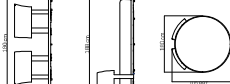

23840
DARBED
DARBED
2390 pts (STANDARD CUSHIONS INCLUDED)