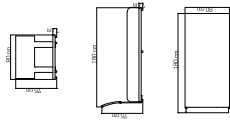

23863.01
MESA RINCÓN RECTANGULAR NAUTIC
SIDE TABLE / TABLE D'ANGLE
380 pts