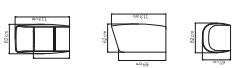

22464
TABURETE
BAR STOOL / TABOURET
642 pts (STANDARD CUSHIONS INCLUDED)

84818
TUMBONA DOBLE
DOUBLE LOUNGER / TRANSAT DOUBLE
2354 pts (STANDARD CUSHIONS INCLUDED)

22859
MESA AUXILIAR
SIDE TABLE / AUX. TABLE
294 pts (GLASS INCLUDED)